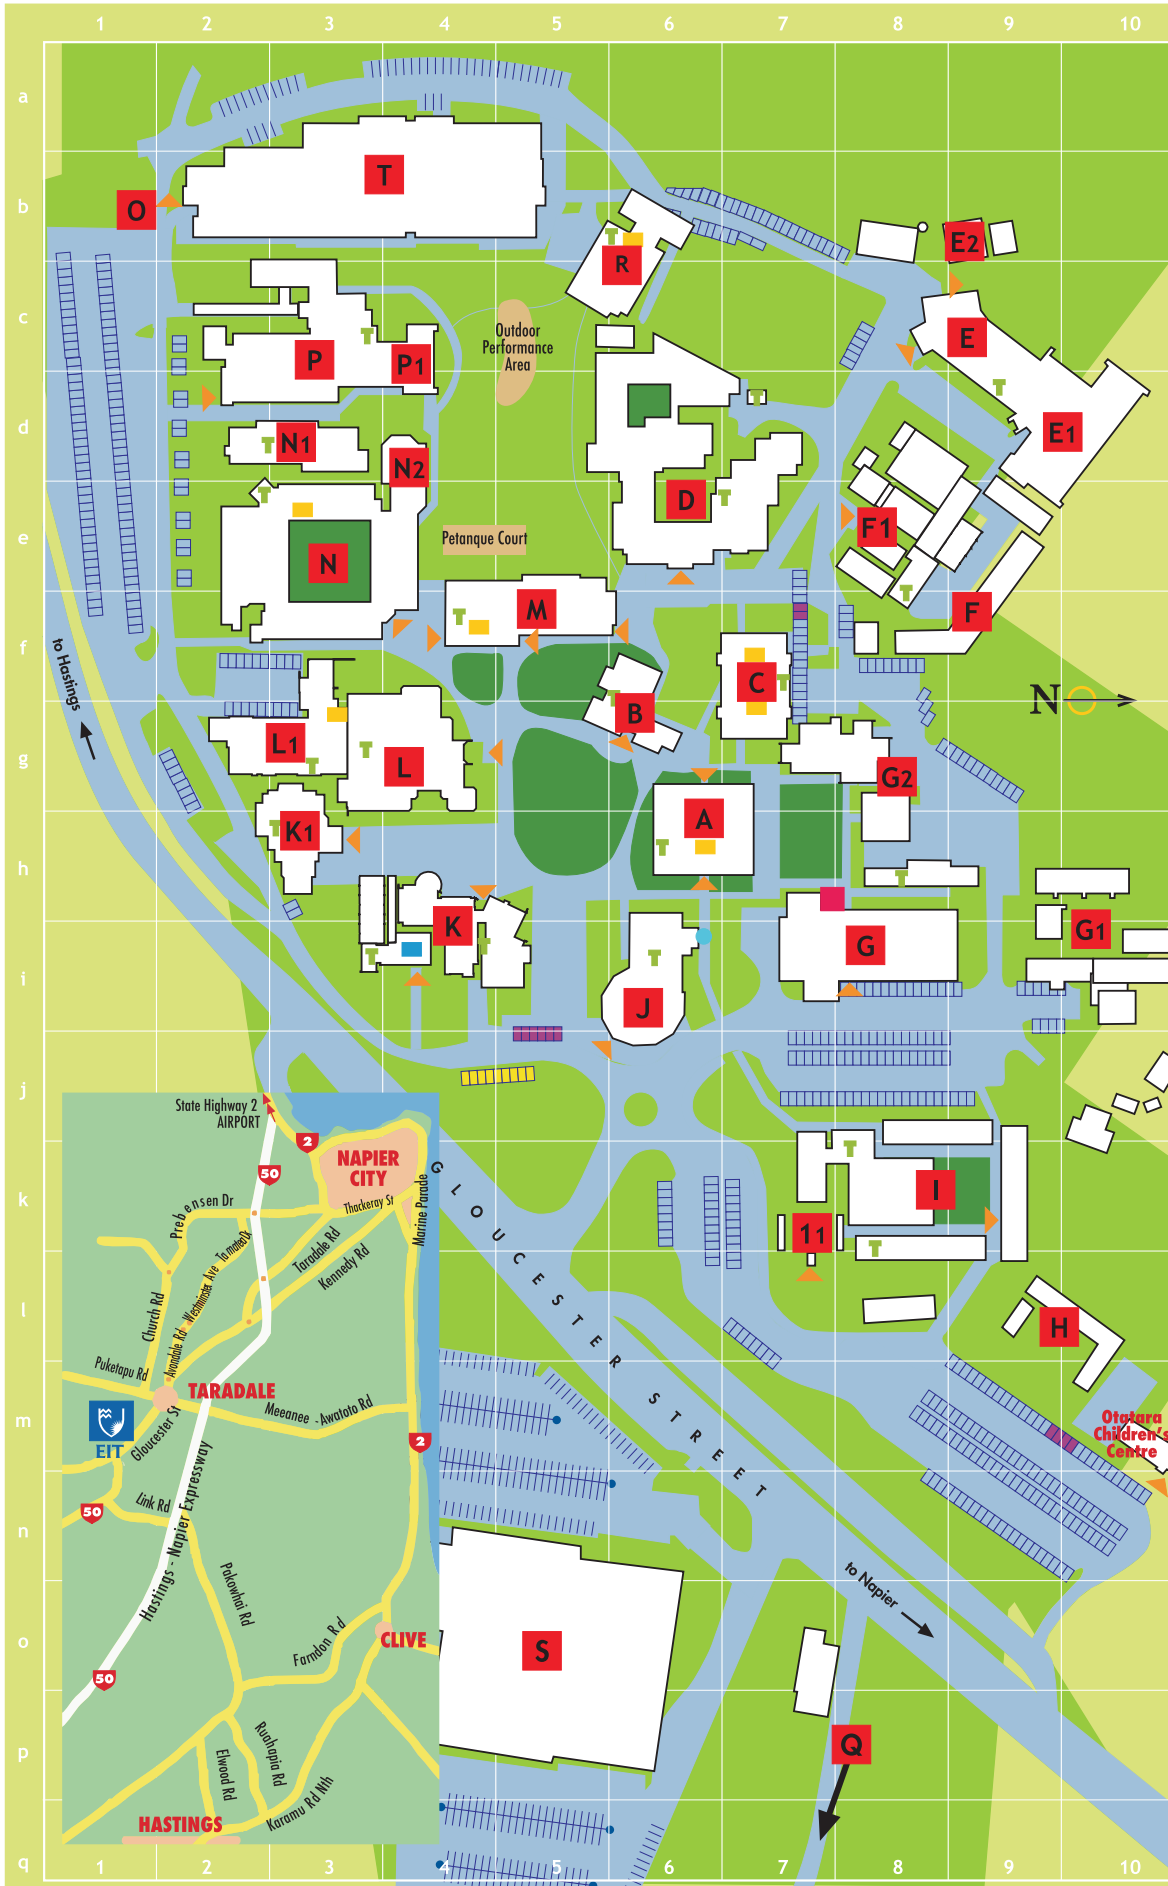

Campus Map

-  Main entry point
-  Lifts
-  Visitor parking
-  Mobility parking
-  Accessible toilets
-  Telephone
-  Health Centre
-  Guide dog compound

GRID REF	BLDG CODE	BUILDINGS & SERVICES
h6	A	Hetty Building • International Office • English Language Centre • Massey at EIT • Lecture Room 3 (A101)
g6	B	Corporate Administration
f7	C	Information Technology Computing
e6	D	Visual Art & Design
c9	E	Winery
d10	E1	Science Laboratories
b9	E2	Animal Care Facilities
f9	F	• Engineering Technology • Classrooms/Laboratories • Glasshouses
e9	F1	• Classrooms
d9		• Classrooms
i8	G	• Engineering Workshops
i10	G1	• Fashion Classroom/Workroom • Studios • Facilities Management • Maintenance Facilities & Fleet Park
i10	G2	John Harré Building • Video Production Studios • Classrooms
19	H	Otatara Children's Centre • Te Manga Māori Classes & Administration • Whare Matoro
k8	I	Te Marae o Te Whare Takiura
k7	I1	Te Marae o Te Whare Takiura
i6	J	Information Centre • Reception & Enrolments • Student Loans & Allowances • Career & Course Advisor • Student Job Search • Massey Regional Advisor • Chaplains
i4	K	Student Amenities • EIT Cafeteria • Otatara Bookshop • Student Assn Office • Health Centre • Reprographic (Copy Centre)
i5		
i4		
h3	K1	Lecture Theatres 1 & 2
g4	L	Twist Library
g3	L1	Bruce Martin Building • Bean There Café • Learning Hub • Education & Social Sciences
f5	M	John Rose Building • Business Studies Classes & Administration
e3	N	Health & Sport Science Administration • Practice Suites & Classrooms
d3	N1	• Beauty & Body Clinic • Refresh • Hairdressing Suites • Salon Elite
d4	N2	• Stewart Centre
b1	O	• Otatara Art & Craft Centre
b2	O	• Stockyards & Woolshed
c3	P	Arts & Social Sciences • Faculty Administration • Tourism & Hospitality
c4	P1	• Scholars Training Restaurant
p7	Q	Student Residential Village
c6	R	Food & Wine Building • Science & Technology Administration • Rural, Wine & Science • Food HB • Lecture Theatre 5
o5	S	Pettigrew Green Arena • Gymnasium • Indoor Sports Stadium • Theatre • Exercise Science Lab • Massage Training
b3	T	New Trades Complex