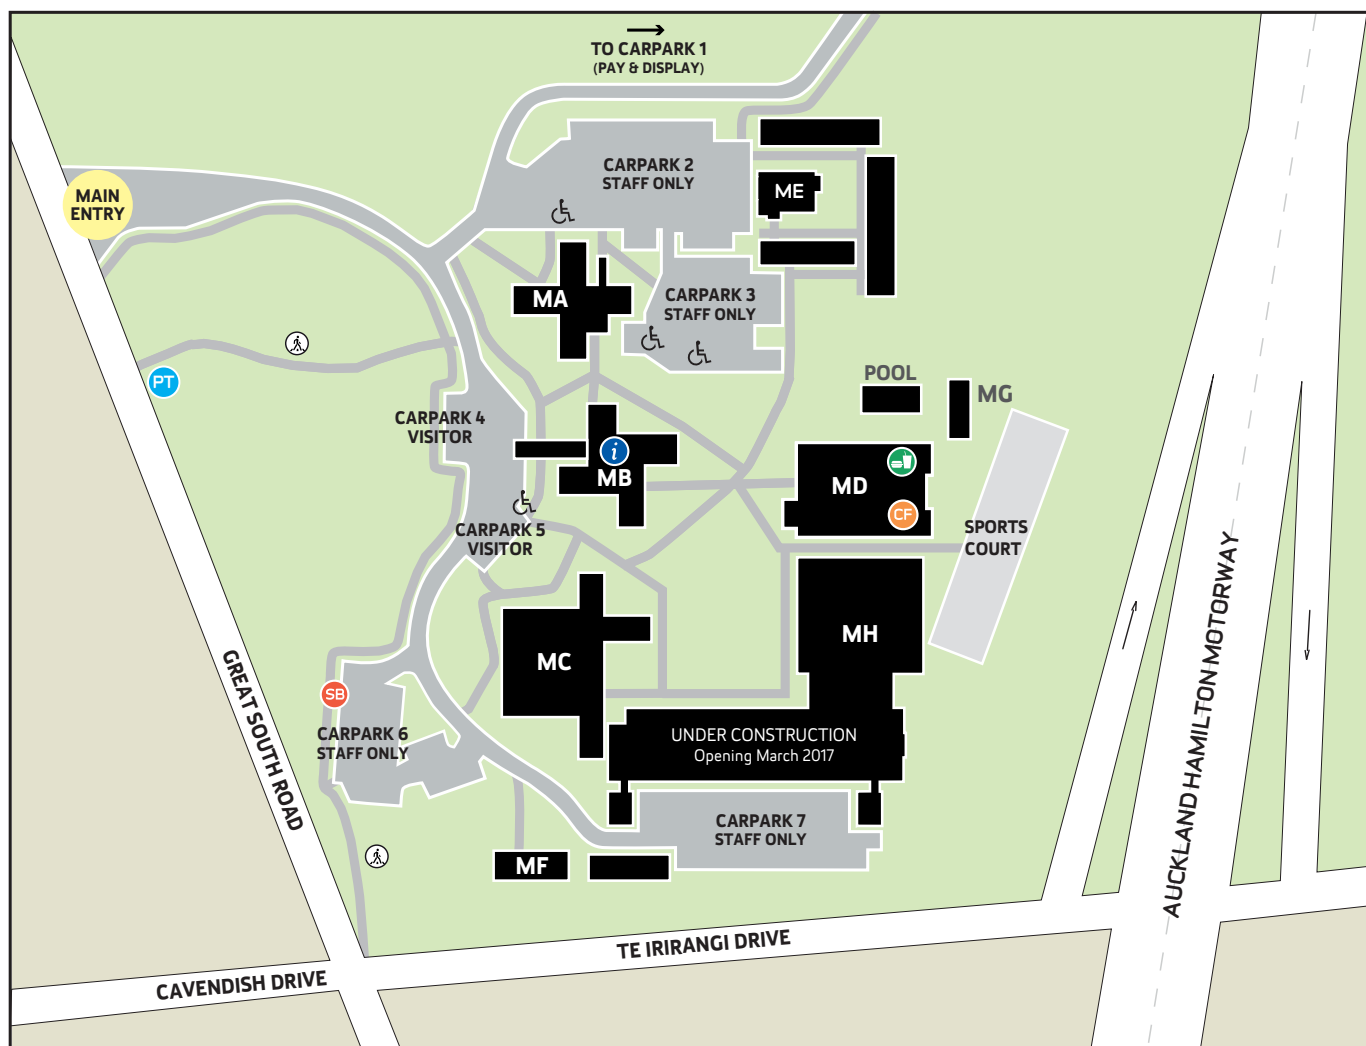

AUT SOUTH CAMPUS

640 Great South Road, Manukau 2025

SERVICES AND FACILITIES

Library – Ground floor, MA building
Learning Lab – Level 1, MA building
Café – Level 2, MD building
Fitness Centre – Level 1, MD building
Boardrooms – Level 3, MB building
Estates Service Centre, Security – MF building
Health, Counselling & Wellbeing – Level 1, MB building
AuSM (Auckland Student Movement @ AUT) – ME building

STUDENT HUB & RECEPTION

Level 1, MB building
 Phone: 0800 AUT SOUTH (0800 288 768)
 Web: www.aut.ac.nz

JOIN A CAMPUS TOUR

Tuesdays at 2pm
 Student Hub

-  Student Hub
-  Cafés
-  Conference facility
-  Intercampus shuttle bus stop
-  Public transport
-  Pedestrian access
-  Mobility parks